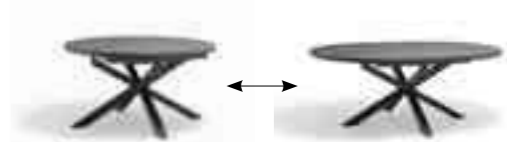

tbl-furniture.ru

U2186X

Butterfly table

Dia120-170xD120xH75cm

U3518

Alum chair

Size:W55xD58xH85cm

TABLE. BED. LOVE.