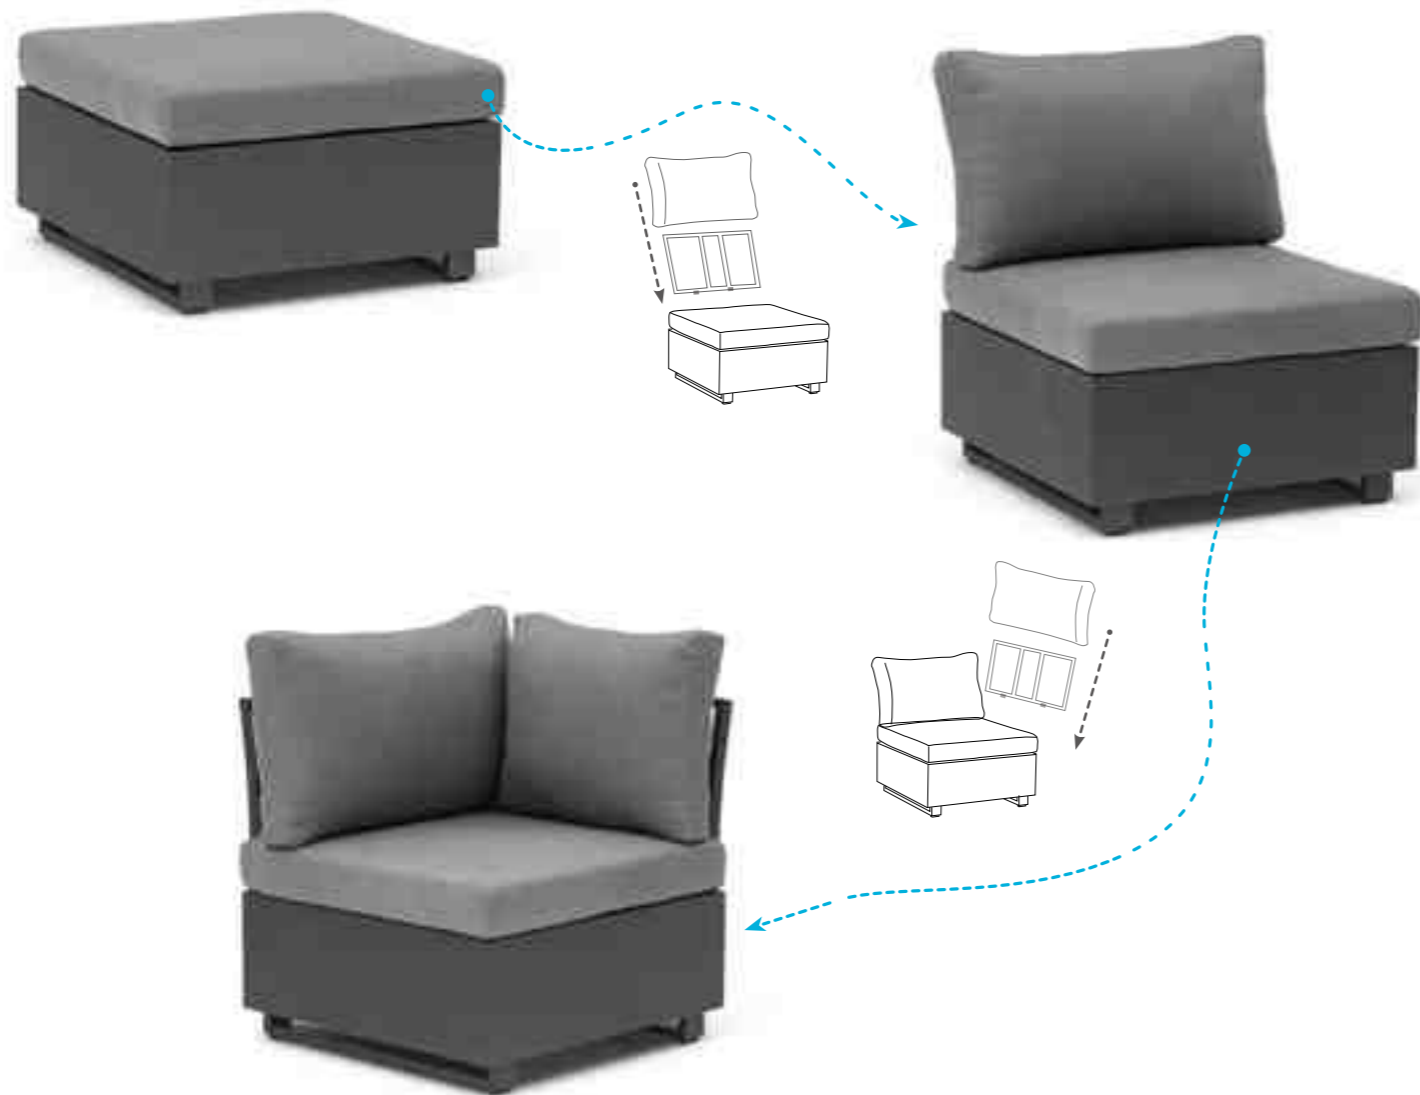

81959110
W175xD71xH70cm

81959080
W71xD71xH70cm

TABLE. BED. LOVE.

стильная мебель под заказ

tbl-furniture.ru

TORINO SOFA-SINGLE SOFA

Using the same base and backrests. Can add one backrest and make it a corner sofa or take out one then make it a ottoman. Unique style, easy installation, and the structure is fixed, no screws need to be installed.

TORINO SOFA-SINGLE SOFA

The single sofas can be combined into two-seater or three-seater or more seater sofas. The length depends on your needs and it can be infinite in theory. And also same as the armrest, you can change it whatever you want.