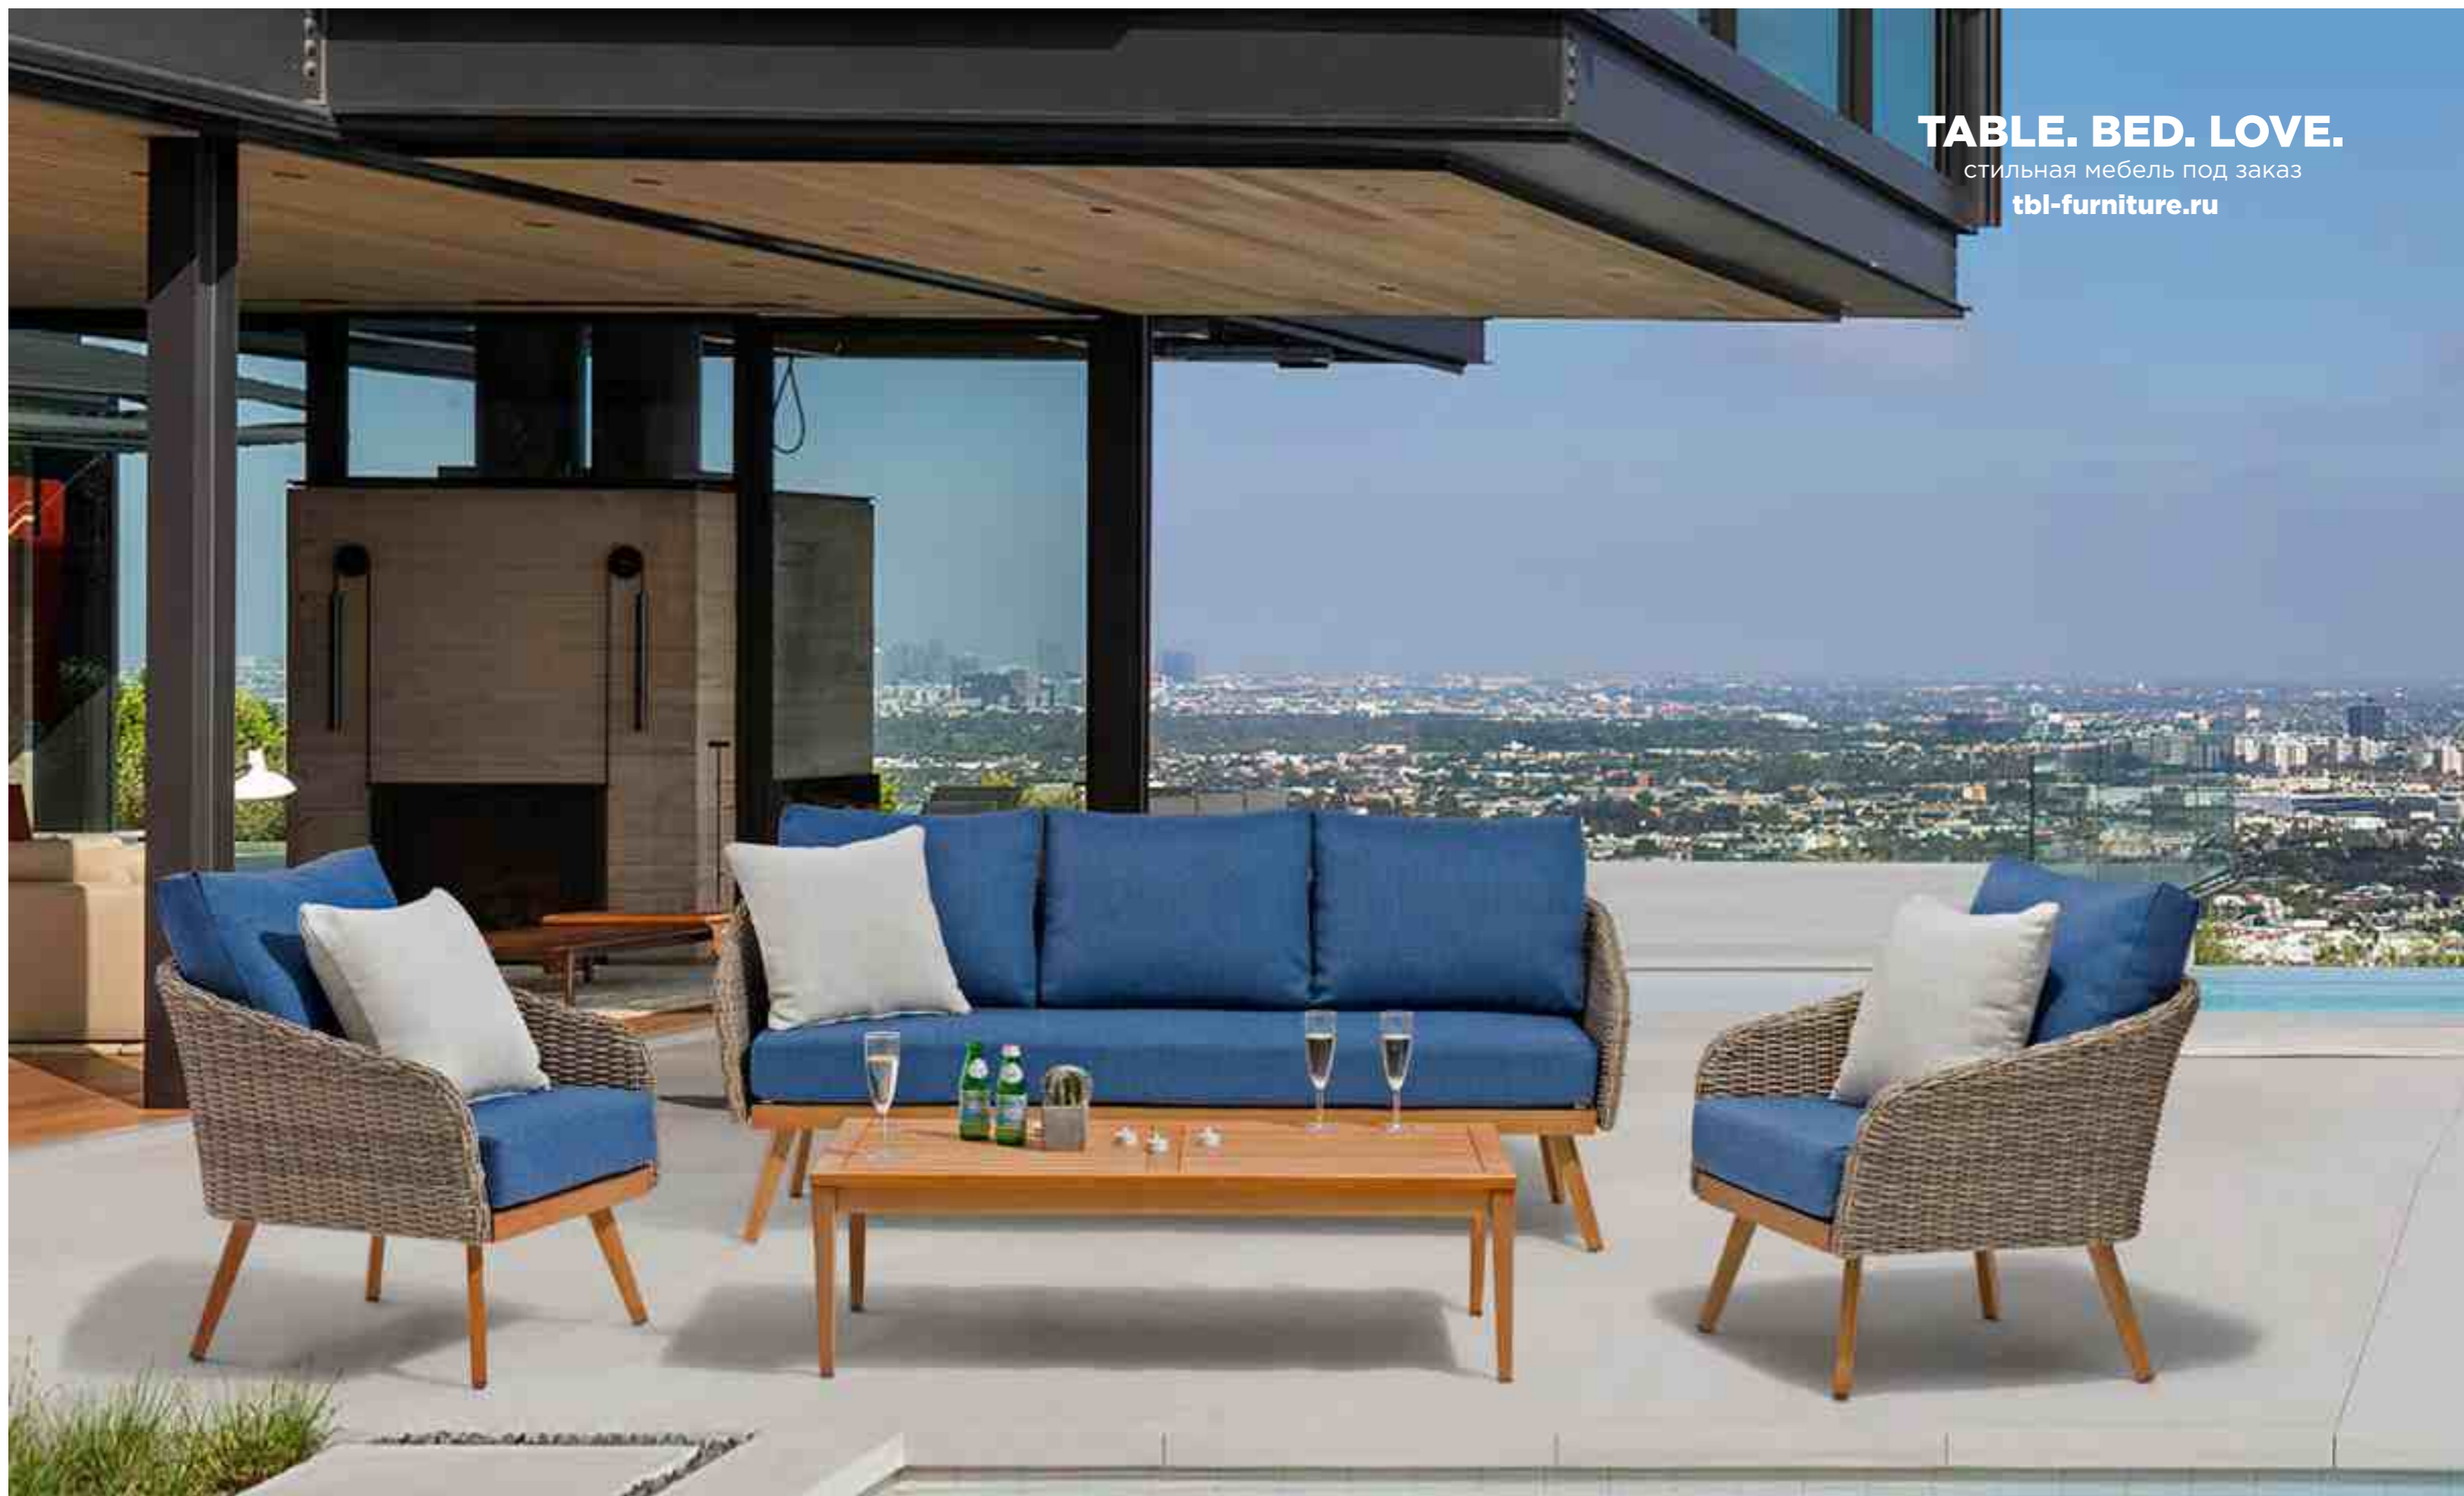

TABLE. BED. LOVE.

стильная мебель под заказ

tbl-furniture.ru