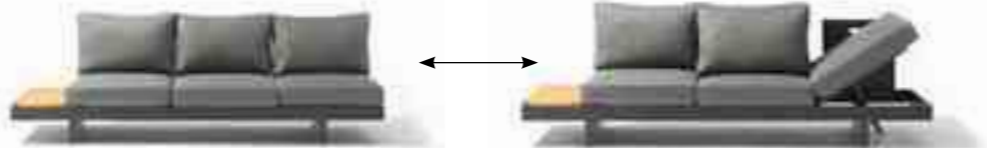

MOLISE SOFA -- Single Item

According to different spaces, all following parts can be used to combined into a multifunctional sofa which meets your needs.